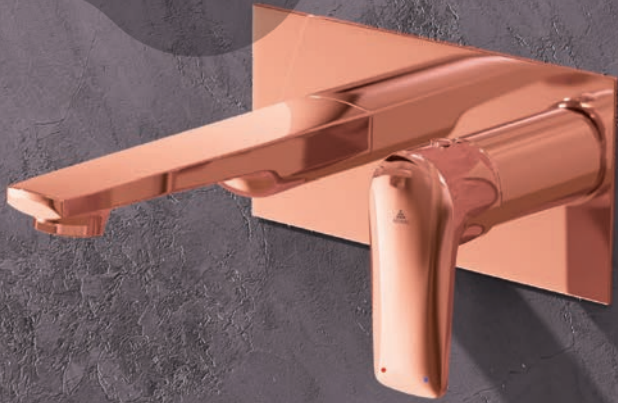

P - 32 COLLECTION
IN ROSE GOLD COLOUR

PREMIA

BASIN AREA SINGLE LEVER